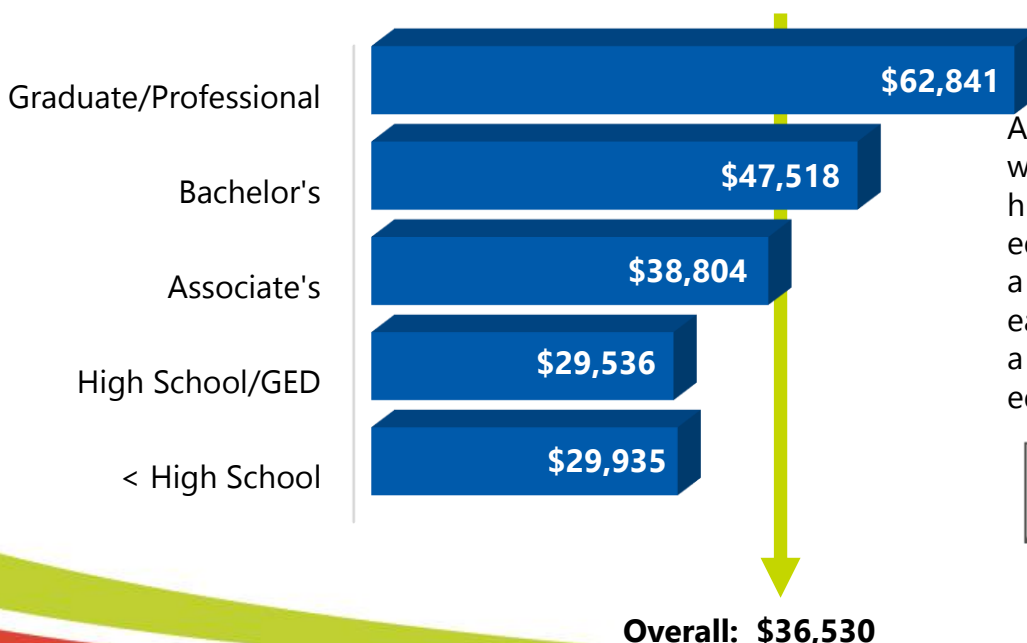

Median Earnings by Education/Training Level

An annual dividend is paid to workers with education beyond a high school diploma or equivalency. In **Madison** County, a worker with a bachelor's degree earns **60.9% more per year** than a worker with a high school education.