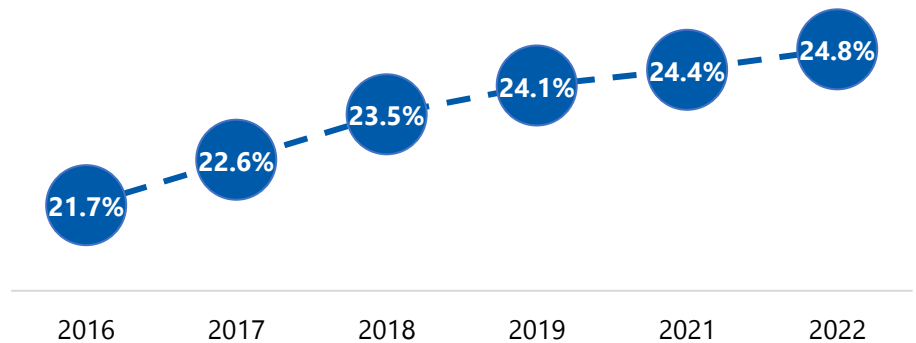

DEGREE ATTAINMENT PROFILE

Madison County

Residents aged 25-64 with a high-quality degree

24.8%

Increased 3.1% since 2016

County Rank: 47 of 67

Statewide Rankings, Selected Criteria

Attainment Rate		
Rank	County	AA+
45	Columbia	25.5%
46	Okeechobee	25.2%
47	Madison	24.8%
48	Gilchrist	24.0%
49	Baker	23.3%