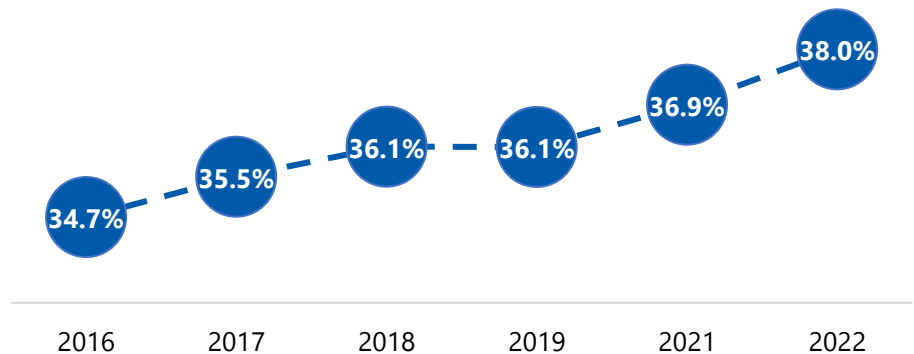

DEGREE ATTAINMENT PROFILE

Lee County

Residents aged 25-64 with a high-quality degree

38.0%

Increased 3.3% since 2016

County Rank: 31 of 67

Statewide Rankings, Selected Criteria

Attainment Rate		
Rank	County	AA+
29	Nassau	38.8%
30	Lake	38.6%
31	Lee	38.0%
32	St. Lucie	36.9%
33	Charlotte	34.2%

Attainment Rate by Population			
Rank	County	Total Pop.	AA+
6	Duval	971,889	43.2%
7	Pinellas	940,492	48.2%
8	Lee	761,814	38.0%
9	Polk	720,030	31.9%
10	Brevard	602,971	47.7%

Percent Living Below Poverty Level			
Rank	County	% Below	AA+
19	Indian River	11.4%	42.6%
20	Pinellas	11.5%	48.2%
21	Lee	11.7%	38.0%
22	Monroe	11.7%	45.0%
23	Pasco	11.8%	40.5%