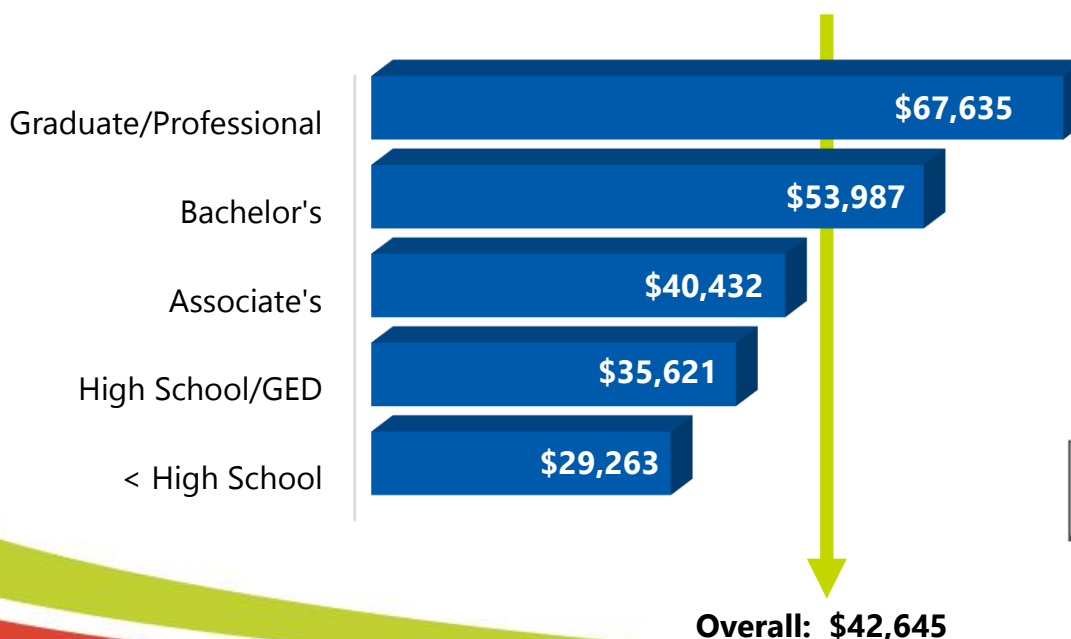

Median Earnings by Education/Training Level

An annual dividend is paid to workers with education beyond a high school diploma or equivalency. In **Lee County**, a worker with a bachelor's degree earns **51.6% more per year** than a worker with a high school education.