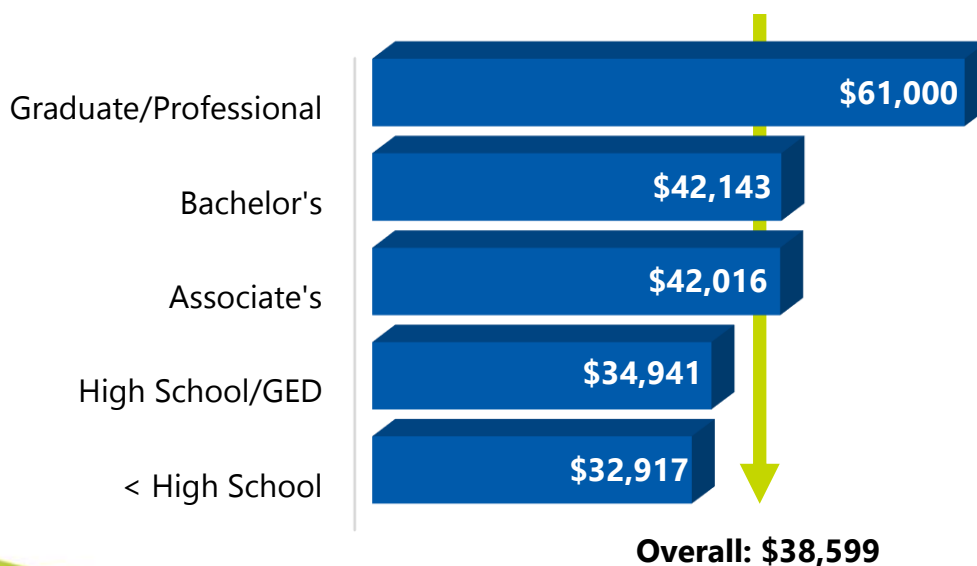

Median Earnings by Education/Training Level

An annual dividend is paid to workers with education beyond a high school diploma or equivalency. In **Bradford** County, a worker with a bachelor's degree earns **20.6% more per year** than a worker with a high school education.