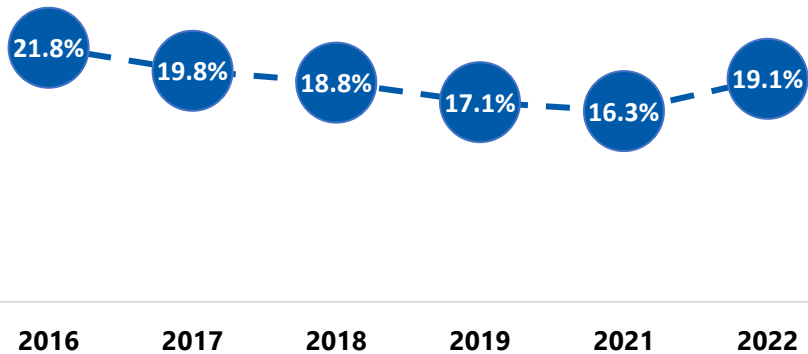

DEGREE ATTAINMENT PROFILE

Bradford County

Residents aged 25-64 with a high-quality degree

19.1%

Decreased 2.7% since 2016

County Rank: 58 of 67

Statewide Rankings, Selected Criteria

Attainment Rate		
Rank	County	AA+
56	Hendry	19.5%
57	Putnam	19.4%
58	Bradford	19.1%
59	Washington	18.7%
60	Holmes	17.0%